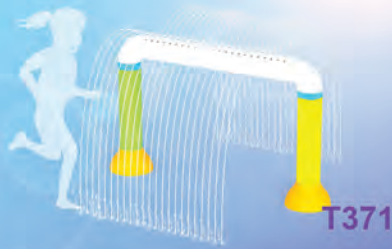

water tötter

No water feed required

T311

aquaform

T371

flötin' watershooter

T393

aquastix

T416

aquadôme

T447

aquawave

T450

aquawave pirate

T450-P

aquawave

T450-F

baby bungee

No water feed required

T504C

baby bungee

No water feed required

T504D

aquaflo

T602

aquacurtain

T702L